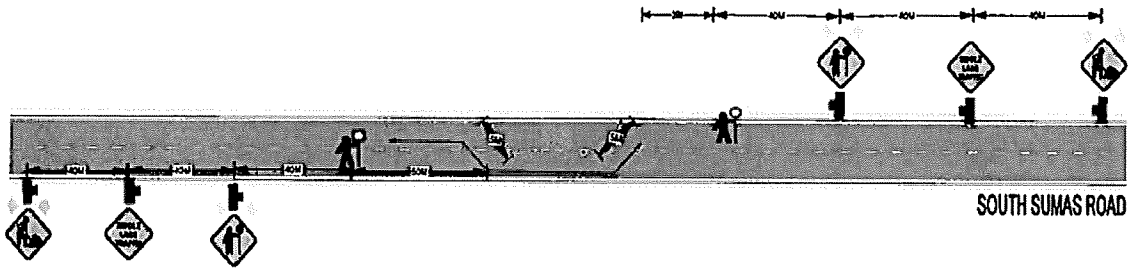

FORTIS BC GAS INSTALLATION
43688 SOUTH SUMAS ROAD, CHILLIWACK
JOB# 31048806

HOUR OF OPERATION 7:00AM - 5:00PM

NOTE:

ALL SIDEWALKS - CROSSWALKS AND BUS STOPS WILL REMAIN OPEN

TRAFFIC CONTROL WILL ASSIST WITH DRIVEWAYS AFFECTED BY
WORK ZONE CLOSURE

SPEED LIMIT ON SOUTH SUMAS ROAD IS 50 KM PER HOUR
ALL SIGNS WILL BE PLACED ON WINDMASTER STANDS WITH FLAGS

ADVANCE WARNING SIGNS WILL BE PLACED ON ALL INTERSECTING
SIDE STREETS WHEN REQUIRED

LEGEND

- DIRECTION TRAFFIC FLOW →
- TUBULAR MARKERS - - - - -
- WORK AREA [shaded area]
- SIGN STANDS [stand icon]
- TRAFFIC CONTROLLER [person icon]
- BUS STOP [stop icon]